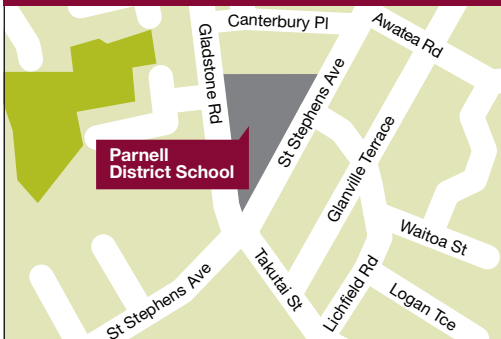

How to get to Parnell District School

Parnell District School Hall Gladstone Road, Parnell
Site phone during programme hours: 09 379 0432